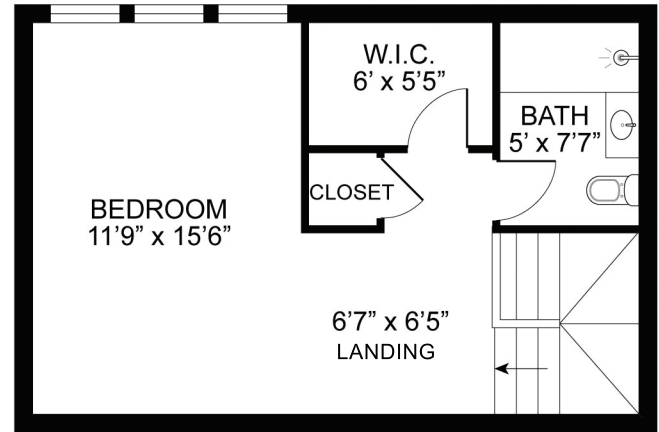

118 LEONARD ST. UNIT 6
JERSEY CITY, NJ 07307

ENTRY

FLOOR 1

FLOOR 2

*FLOORPLAN AND MEASUREMENTS ARE AN APPROXIMATION.