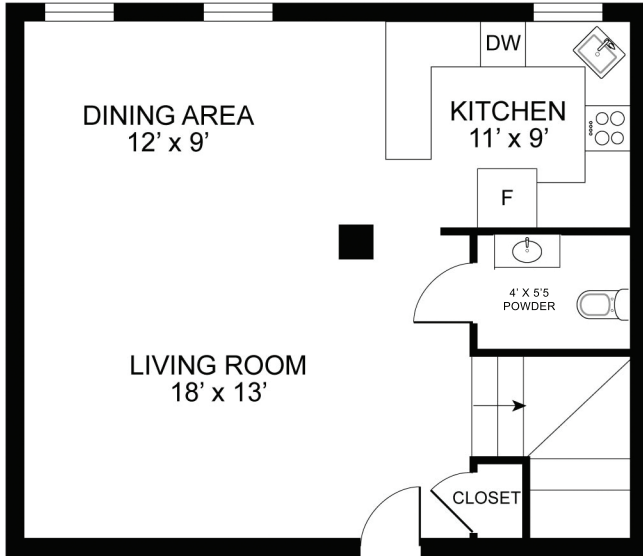

118 LEONARD ST. UNIT 6
JERSEY CITY, NJ 07307

ENTRY

FLOOR 1

FLOOR 2

*FLOORPLAN AND MEASUREMENTS ARE AN APPROXIMATION.